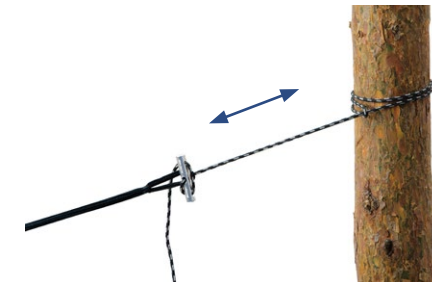

MICROROPe

(Art.N° AZ-3027000) (2 pieces)

max. 250 cm (2 x)	max. 150 kg	ca. 0,18 kg